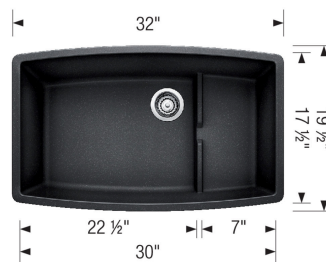

## Design and Planning Tips

- Min cabinet size: 36 in
- Bowl depth: 10 in ( 254.0 mm )

What is included:  
Installation instructions  
Cut-out template  
Limited Lifetime Warranty

Undermount installation only

Minimum cabinet size: 36"

Cut-out Dimensions:

Cut-out Length: 30.25"

Cut-out Width: 17.75"

Cut-out Below Counter Depth: 10.79"

Sink Bowl Dimensions:

Sink Bowl Length (left-to-right): 30"

Sink Bowl Width (front-to-back): 15.5"